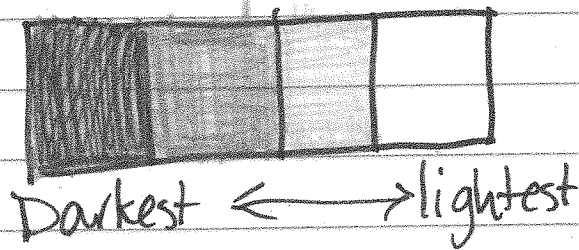

# ③ Value -

The difference in a hue (color) or neutral ranging from the lightest to the darkest.

Value Scale